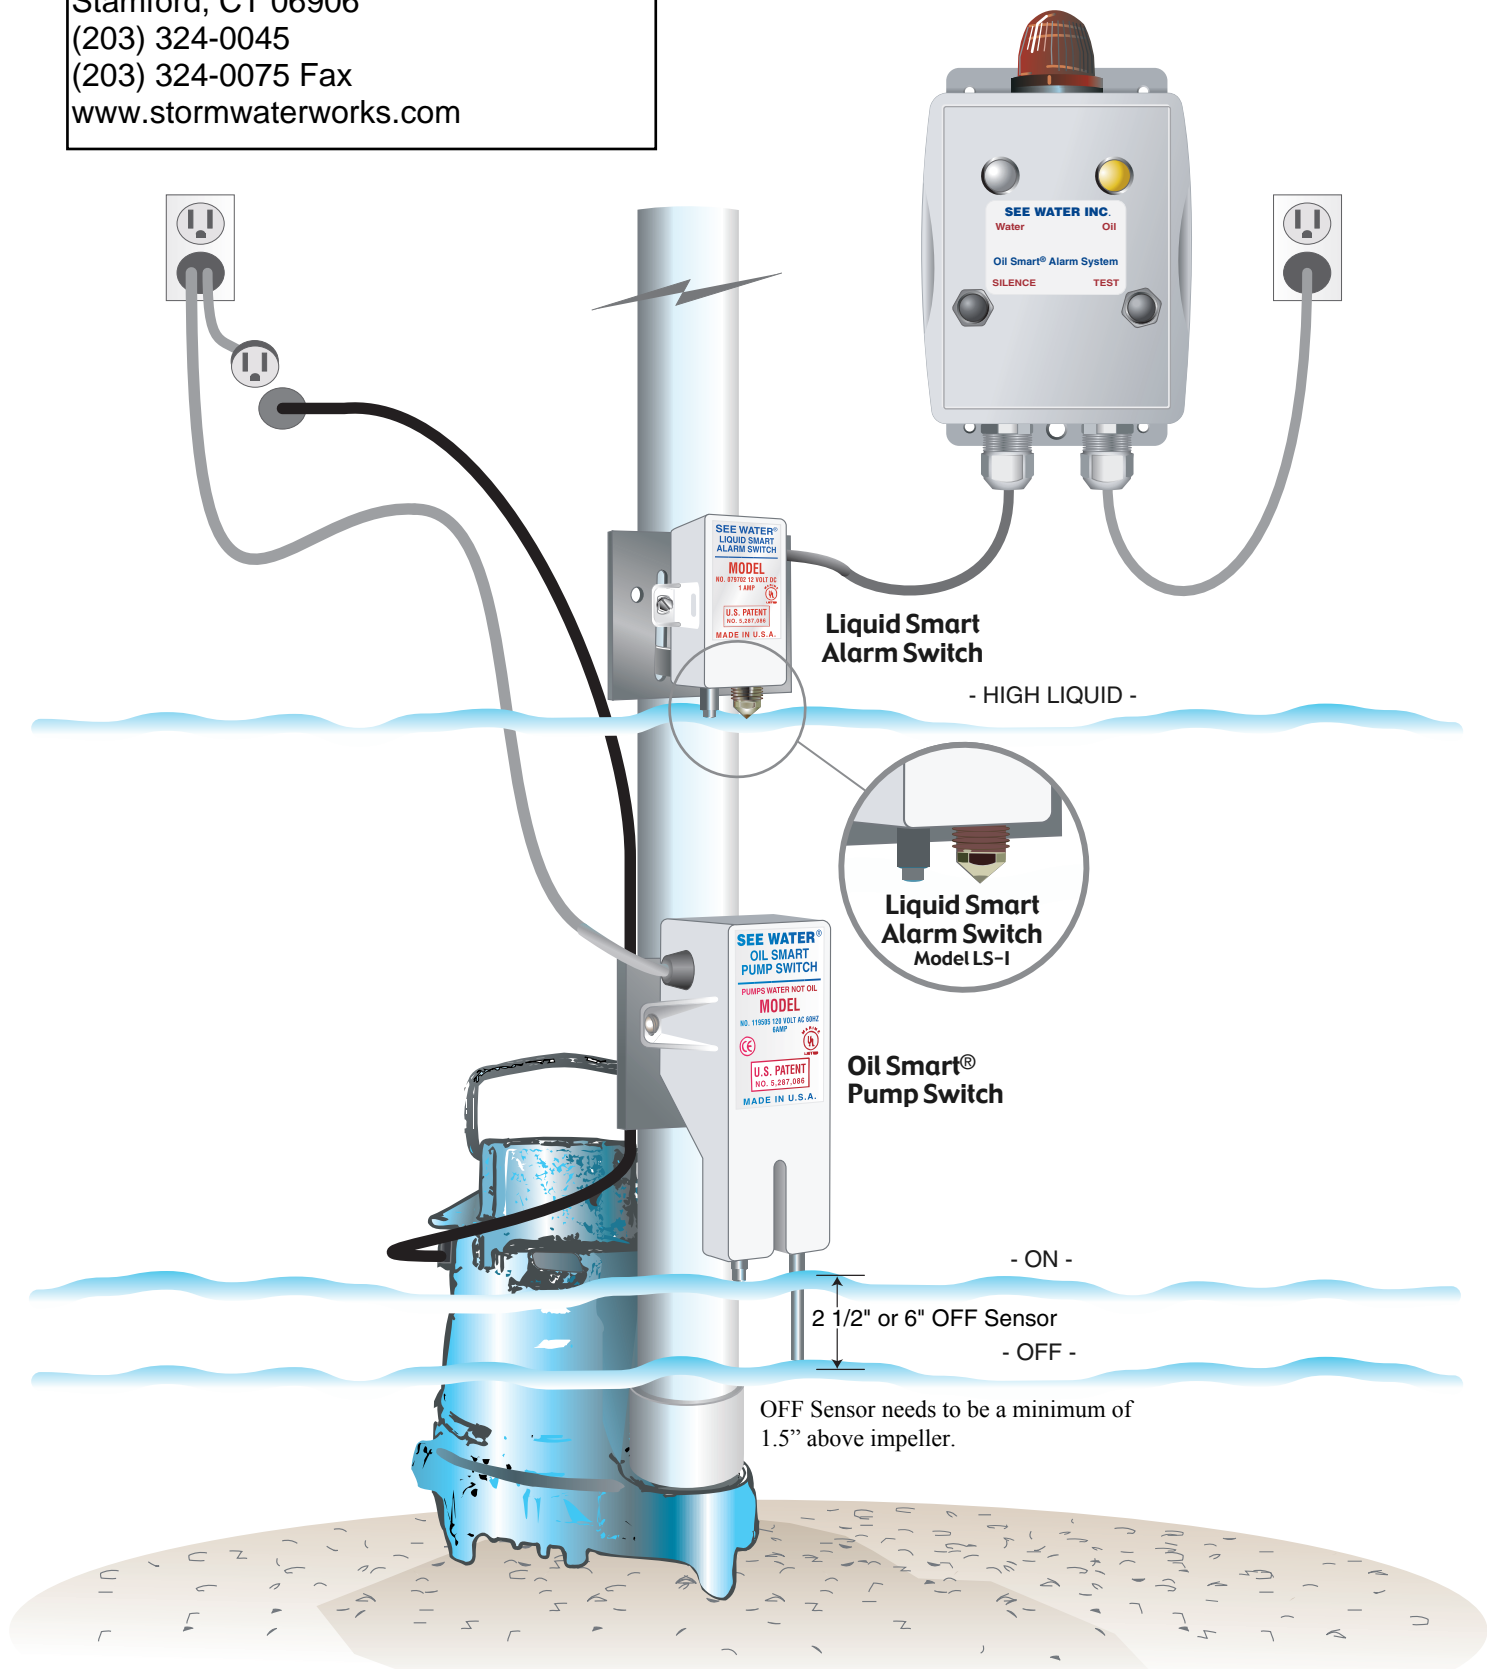

Distributed By:
Stormwaterworks.com, LLC.
48 Union Street
PO Box 2905
Stamford, CT 06906
(203) 324-0045
(203) 324-0075 Fax
www.stormwaterworks.com

Liquid Smart Alarm Switch

- HIGH LIQUID -

Liquid Smart Alarm Switch Model LS-1

Oil Smart® Pump Switch

- ON -

- OFF -

2 1/2" or 6" OFF Sensor

OFF Sensor needs to be a minimum of 1.5" above impeller.